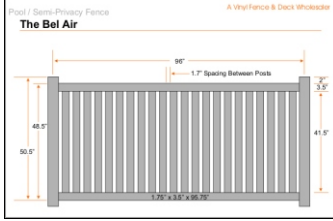

Just the right amount of seclusion for those who want privacy without complete isolation.

Heavy Duty Commercial Grade Vinyl Fence.

Matching self closing gates for each style with key lock entry. Contact your distributor for gate pricing, shipping and installation.

All Priced in White. Price per foot and section includes post and standard cap. For Tan add 20%.

Additional styles and sizes available contact your distributor for a quote.

Niagra

4' tall x 8' wide = $128.00 per section / $15.98 per foot
5' tall x 8' wide = $136.00 per section / $16.98 per foot

Bel Air

4' tall x 8' wide = $128.00 per section / $15.98 per foot
5' tall x 8' wide = $136.00 per section / $16.98 per foot

Seneca

4' tall x 8' wide = $128.00 per section / $15.98 per foot
5' tall x 8' wide = $136.00 per section / $16.98 per foot