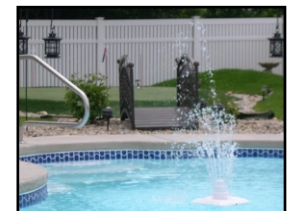

POOL & SEMI-PRIVACY FENCE EXCLUSIVELY FROM A VINYL FENCE & DECK WHOLESALER

**Just the right amount
of seclusion for those
who want privacy without
complete isolation.**

**Economically priced with
a wide range of classic
styles to fit any application
or project needs.**