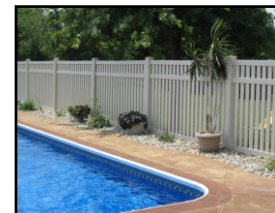

POOL & SEMI-PRIVACY FENCE EXCLUSIVELY FROM A VINYL FENCE & DECK WHOLESALER

**Just the right amount
of seclusion for those
who want privacy without
complete isolation.**

**Economically priced with
a wide range of classic
styles to fit any application
or project needs.**