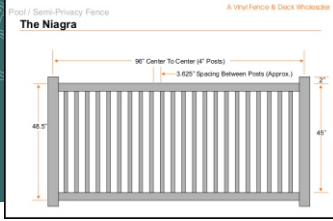

Just the right amount of seclusion for those who want privacy without complete isolation.

Heavy Duty Commercial Grade Vinyl Fence.

Matching self closing gates for each style with key lock entry. Contact your distributor for gate pricing, shipping and installation.

All Priced in White. Price per foot and section includes post and standard cap. For Tan add 20%.

Additional styles and sizes available contact your distributor for a quote.

Niagra

4' tall x 8' wide = $128.00 per section / $15.98 per foot
5' tall x 8' wide = $136.00 per section / $16.98 per foot

Bel Air

4' tall x 8' wide = $128.00 per section / $15.98 per foot
5' tall x 8' wide = $136.00 per section / $16.98 per foot

Seneca

4' tall x 8' wide = $128.00 per section / $15.98 per foot
5' tall x 8' wide = $136.00 per section / $16.98 per foot