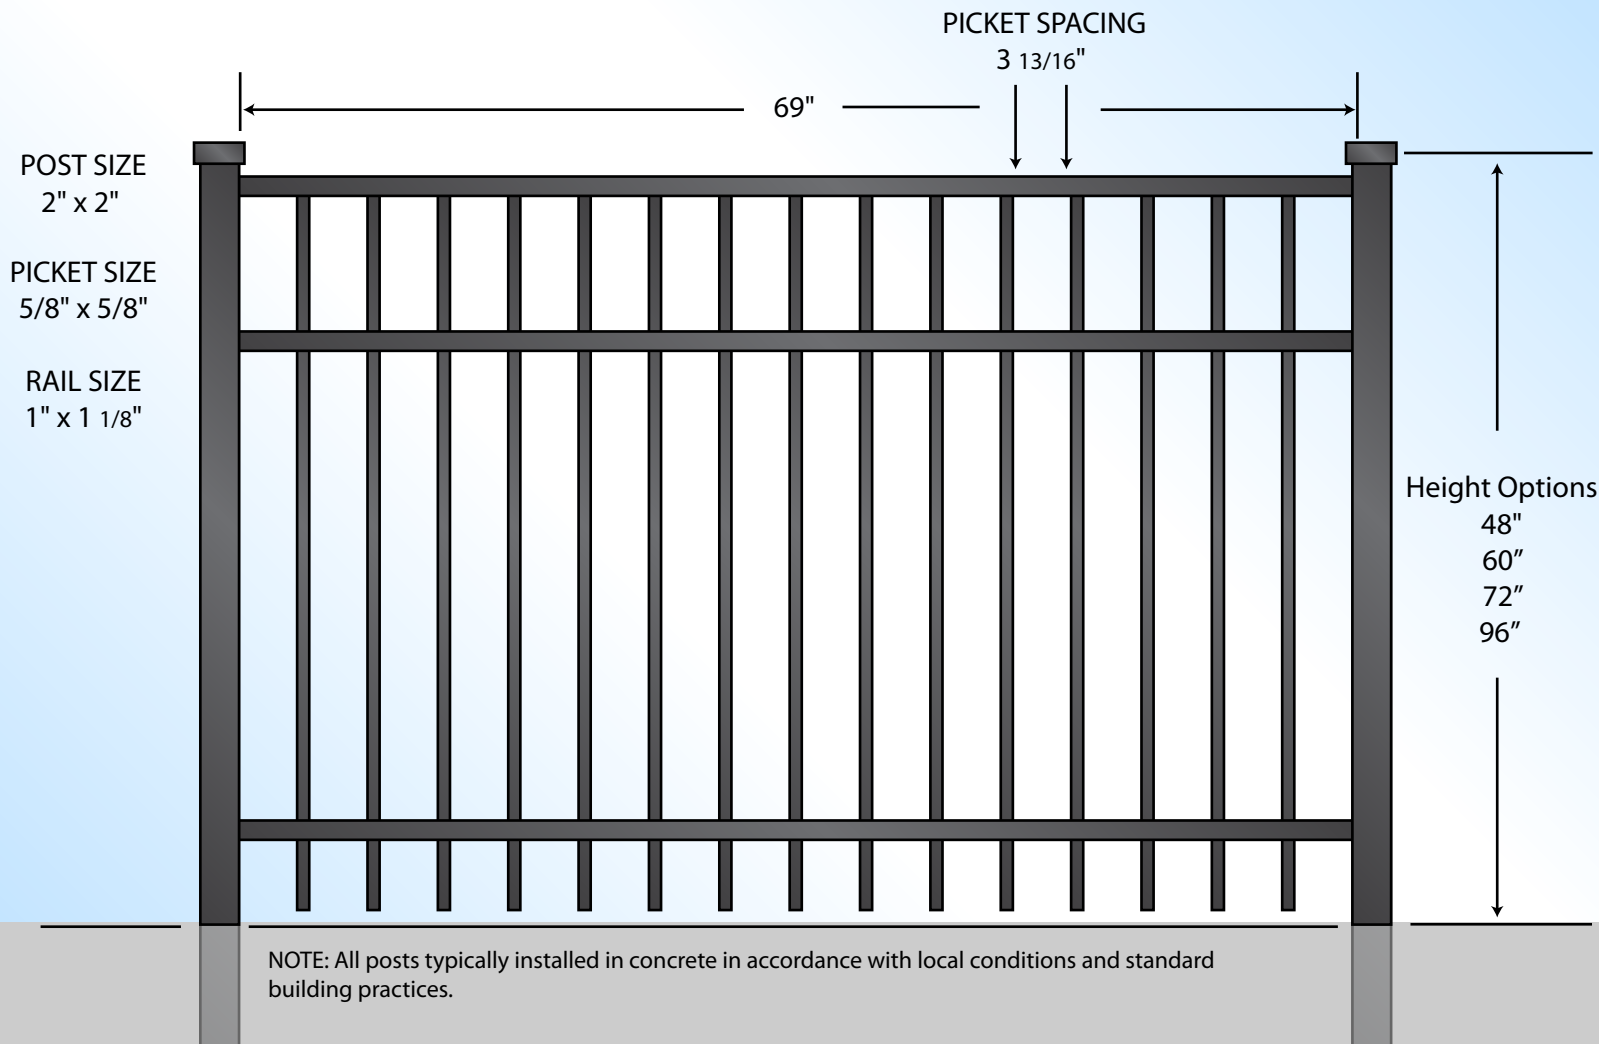

Technical Specifications - Aluminum Fence - Ohio #1

4' Tall, 5' Tall, 6' Tall and 8' Tall (6' Wide Sections)

Available Colors: Black, White, Gray, Beige, Bronze and Forest Green.
Custom colors available upon request.