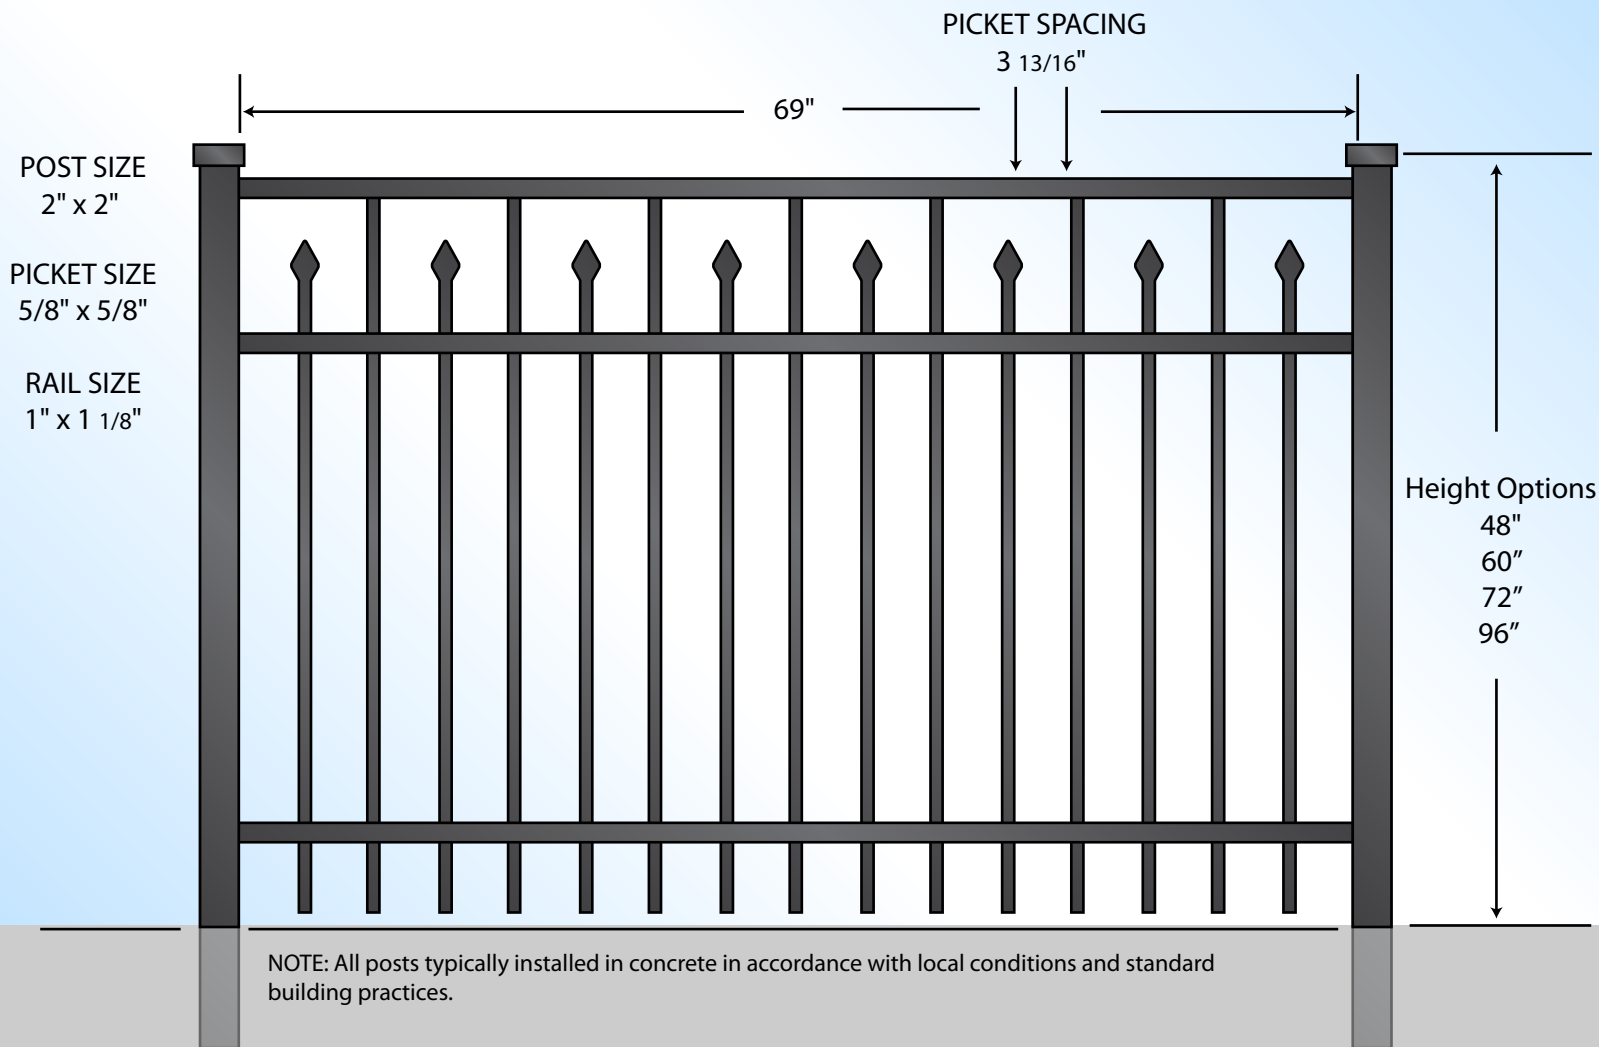

# Technical Specifications - Aluminum Fence - Ohio #2

4' Tall, 5' Tall, 6' Tall and 8' Tall (6' Wide Sections)

Available Colors: Black, White, Gray, Beige, Bronze and Forest Green.  
Custom colors available upon request.