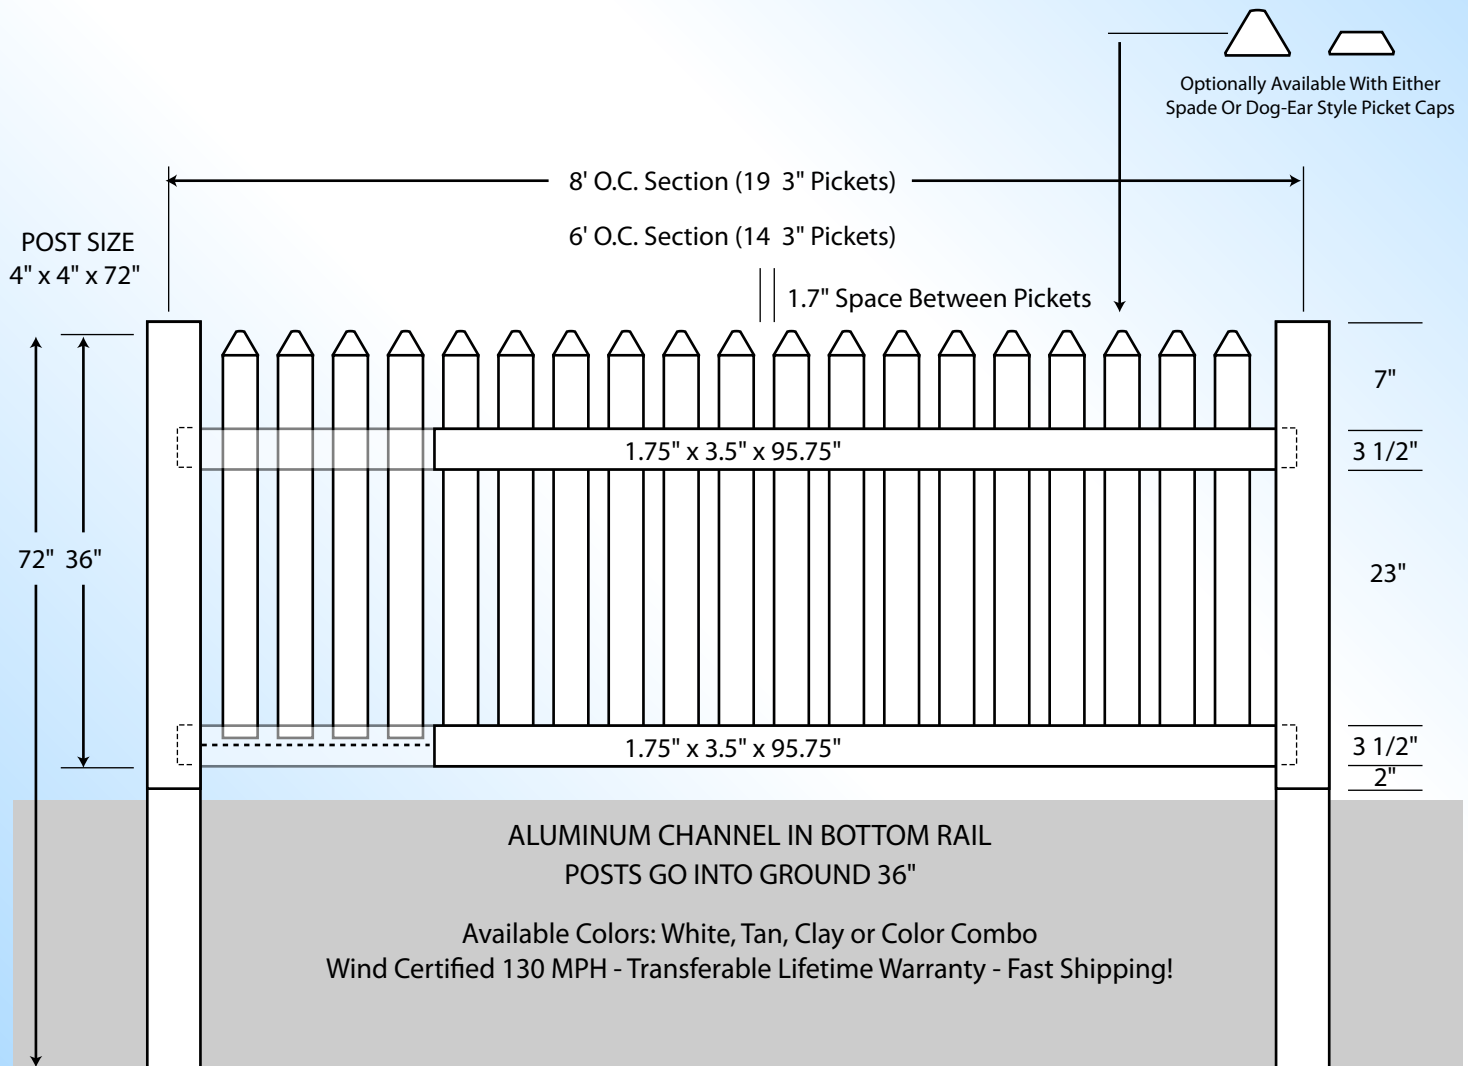

VINYL FENCE WHOLESALER

Technical Specifications - Springfield Picket Fence

3' Tall (8' Wide or 6' Wide Sections) with Standard 1.7" Picket Spacing

Available Colors: White, Tan, Clay or Color Combo
Wind Certified 130 MPH - Transferable Lifetime Warranty - Fast Shipping!