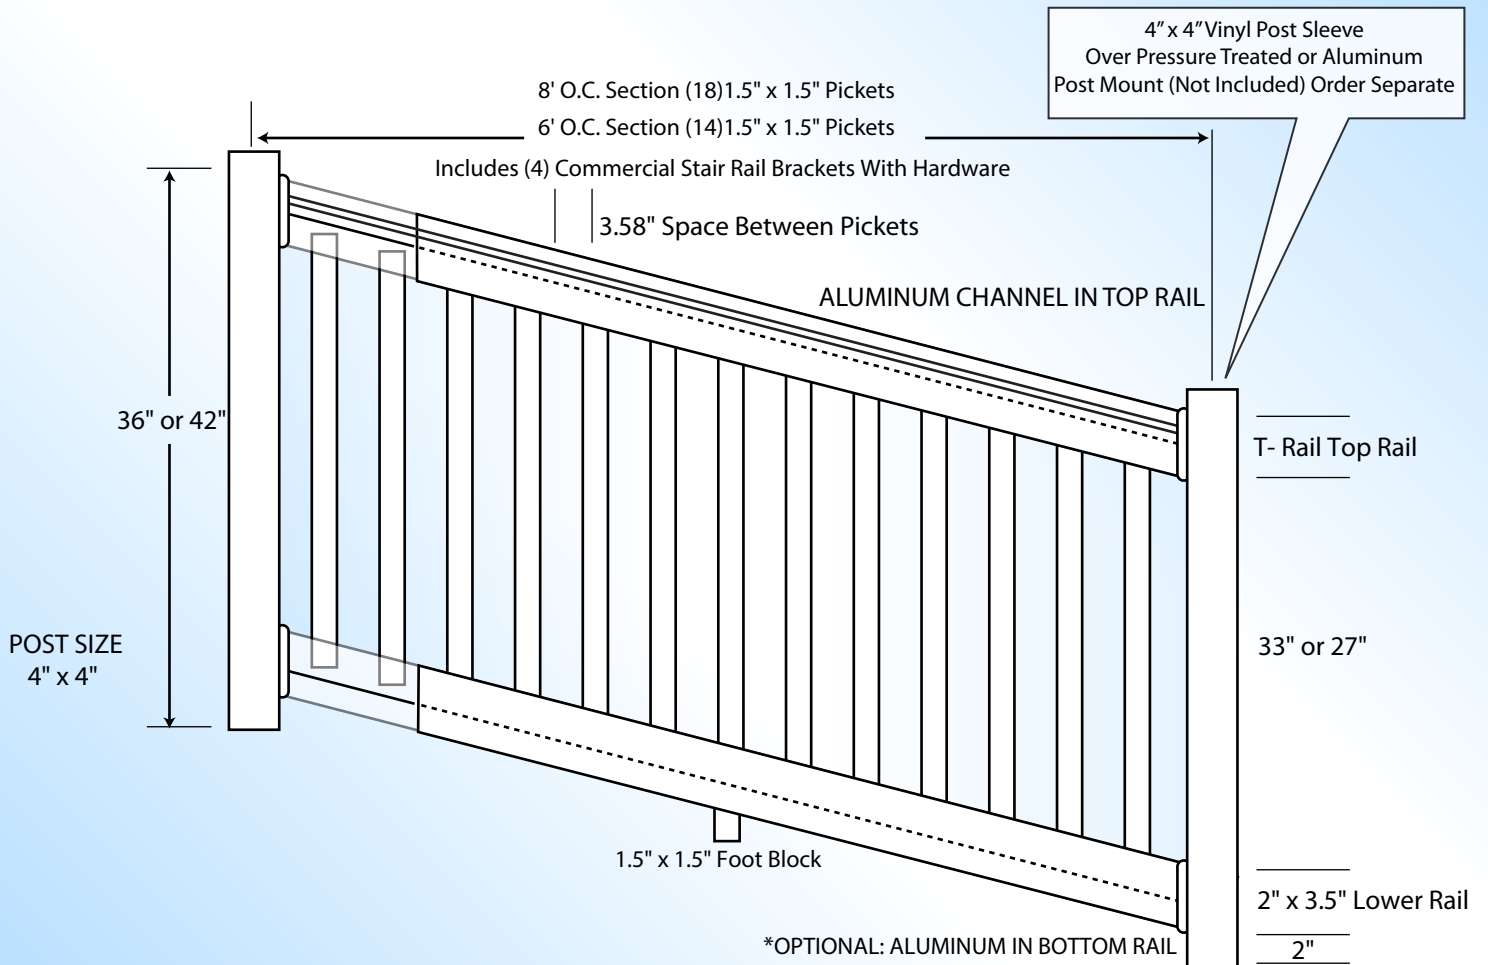

## Winston Stair Railing-Technical Specifications

International Code Approved For Commercial Building IBC, and Residential IRC

Available Heights: 36" or 42" Tall

Available Widths: 6' or 8' Wide Sections - To Modify Length, Simply Cut To Fit

Available Colors: White, Tan, or Clay

ALL RAILING SECTIONS INCLUDE FOOT BLOCK ON BOTTOM RAIL TO MEET IBC / IRC INTERNATIONAL BUILDING CODE AND RESIDENTIAL CODE  
NOTE: \*OPTIONAL ALUMINUM CHANNEL CAN BE ADDED INTO BOTTOM RAIL - CONTACT US FOR PRICING